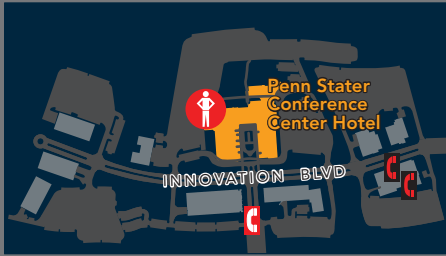

 Path or road recommended for night travel

 Building with staff personnel present 24 hours a day Fall and Spring Semesters
 (University Police is open 24 hours a day, 365 days a year)

 Emergency Phone (outdoor) with direct line to University Police
 (All phones in Eastview Terrace located on the lower level)

 Emergency Phone (indoor) with direct line to University Police

© 2013 Gould Center for Geography Education and Outreach